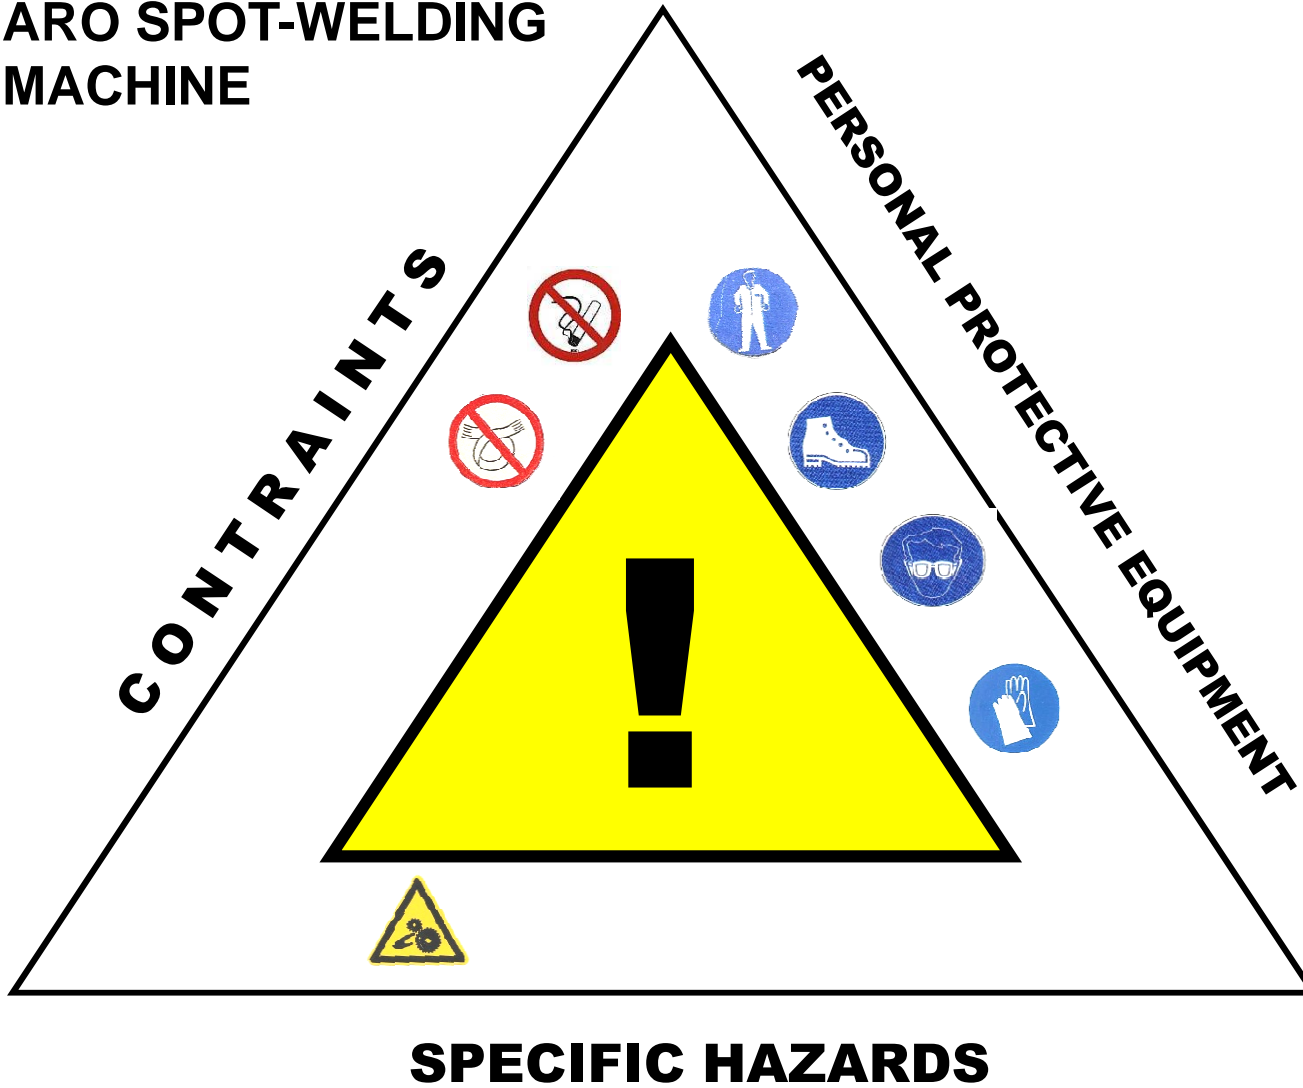

ARO SPOT-WELDING MACHINE

<p>Personal protective equipment</p>	<ul style="list-style-type: none"> • Overall • Safety shoes • Safety glasses • Gloves
	
<p>Machines</p>	<ul style="list-style-type: none"> • Mind your hands • Contact lenses are prohibited
	
<p>Tools</p>	<ul style="list-style-type: none"> • Hold the piece properly
	
<p>Environment</p>	<ul style="list-style-type: none"> • Don't leave anything lying on the floor • Keep your work station clean and tidy
